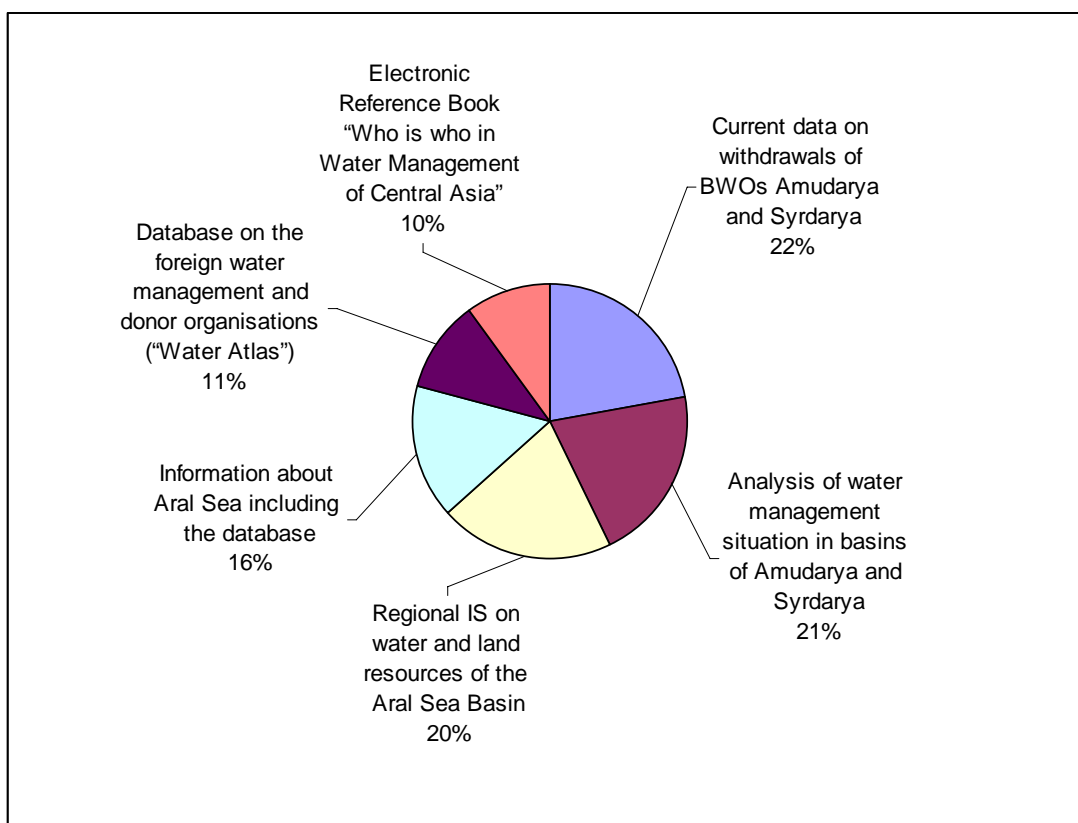

Knowledge base

	Kazakhstan	Kyrgyzstan	Tajikistan	Turkmenistan	Uzbekistan	TOTAL
E-library	4	29	20	1	43	97
Bibliographic database on the Aral Sea Basin	4	15	17	2	40	78
Knowledge Base «The Aral Sea Basin Water and Land Resources Use»	3	23	21	2	43	92
Knowledge base «International and National Water Code»	2	27	15	2	42	88
Knowledge base «Gender and Water in Central Asia »	1	9	6		2	18
Overviews of Global experience on water management	3	39	18	2	42	104
Glossaries	2	15	13		2	32
The portal section in national languages of the region	1	11	6	2	10	30
Digest of news	3	20	21	3	23	70