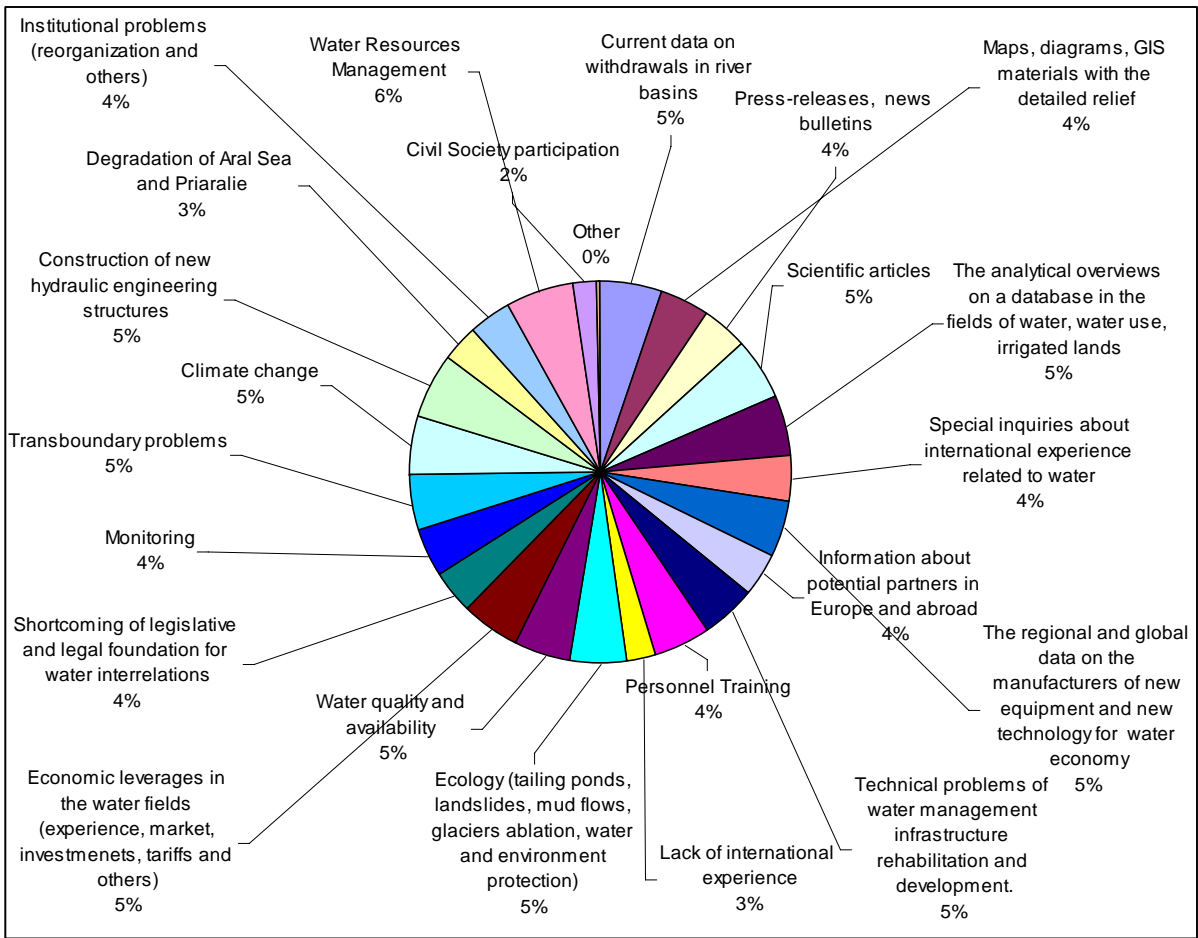

Kazakhstan	Kyrgyzstan	Tajikistan	Turkmenistan	Uzbekistan	TOTAL
Technical problems of water management infrastructure rehabilitation and development.	1	33	12		42	88
Personnel Training	1	26	10		43	80
lack of international experience		6	4		36	46
Ecology (tailing ponds, landslides, mud flows, glaciers ablation, water and environment protection)	1	19	21	2	44	87
Water quality and availability	2	20	22	2	38	84
Economic leverages in the water fields (experience, market, investments, tariffs and others)	3	21	22	2	43	91
Shortcoming of legislative and legal foundation for water interrelations		17	5		43	65
Monitoring	3	15	10	1	43	72
Transboundary problems	3	23	13	1	43	83
Climate change	1	34	21	2	35	93
Construction of new hydraulic engineering structures	3	36	13	1	43	96
Degradation of Aral Sea and Priaralie	1	11	12		33	57
Institutional problems (reorganization and others)	2	15	8		40	65
Water Resources Management	4	38	16	1	43	102
Civil Society participation	2	13	11	1	10	37
Other		4	1			5