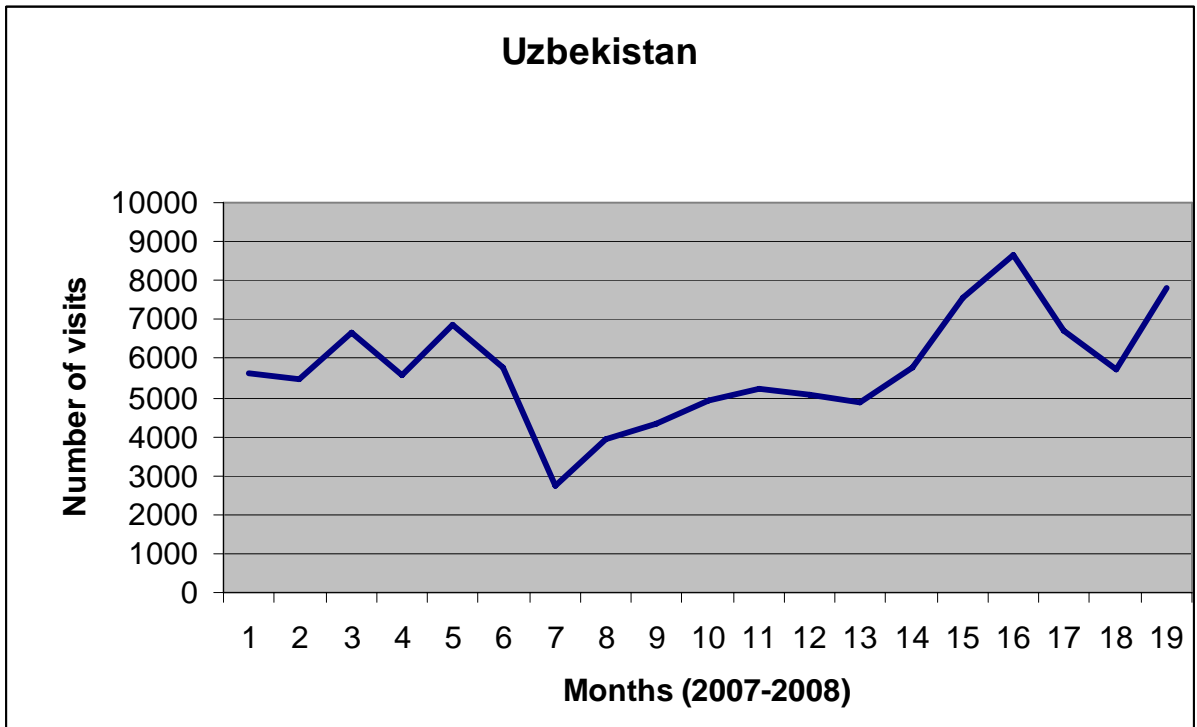

Geography of the portal visits is shown on the figures below: