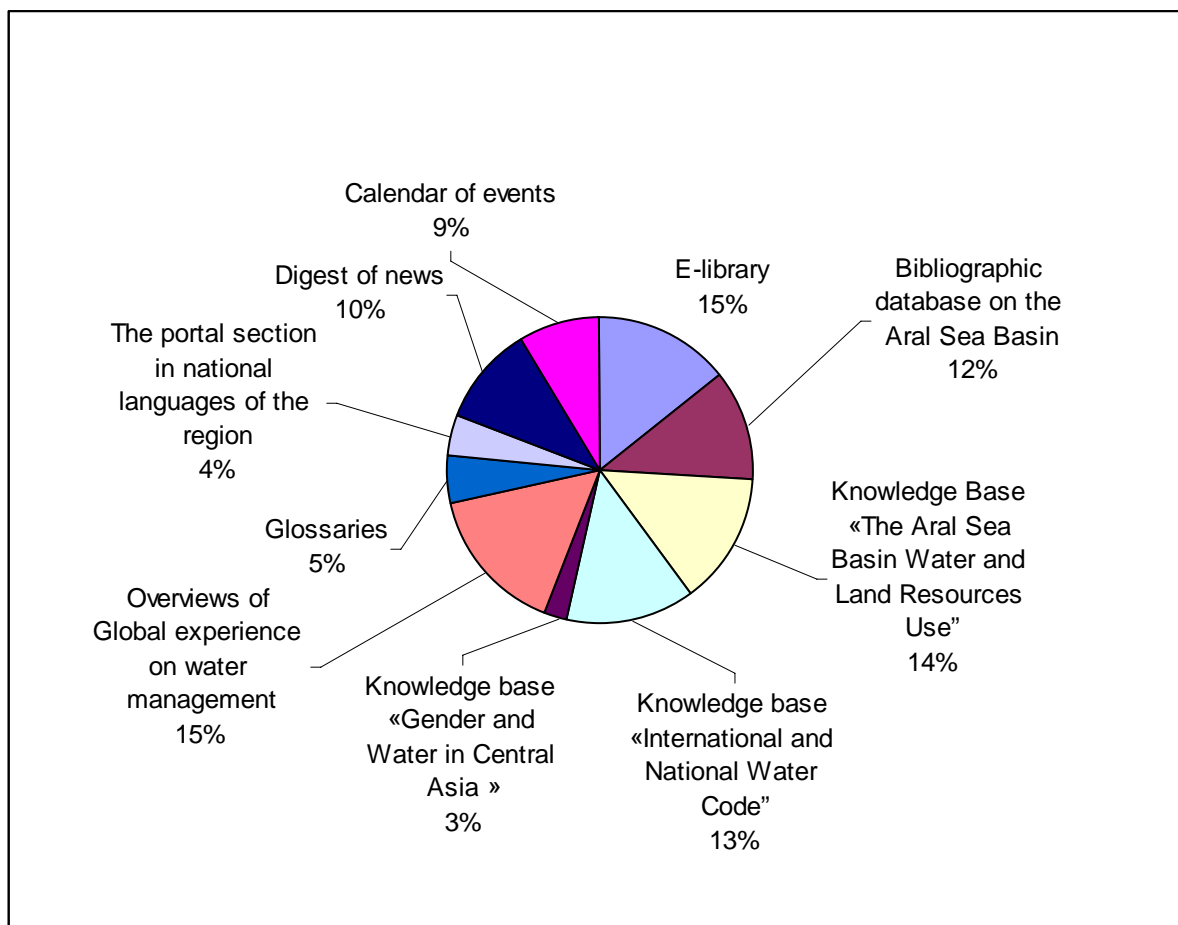

Kazakhstan	Kyrgyzstan	Tajikistan	Turkmenistan	Uzbekistan	TOTAL
Calendar of events	3	19	21	3	12	58

Information about regional organizations activity including projects

	Kazakhstan	Kyrgyzstan	Tajikistan	Turkmenistan	Uzbekistan	TOTAL
Information about IFAS activity	3	11	12	1	41	67
Information about ICSD activity	3	4	10	1	17	34
Information about ICWC activity	5	26	14	2	43	88
Information about SIC ICWC activity	5	25	16	2	43	89
Information about ICWC training activity (TC ICWC) including future trainings schedules	2	28	18	2	11	59
Integrated Water Resources Management in Fergana Valley (IWRM-Fergana)	2	33	18		28	81
Information-	2	10	10		17	39