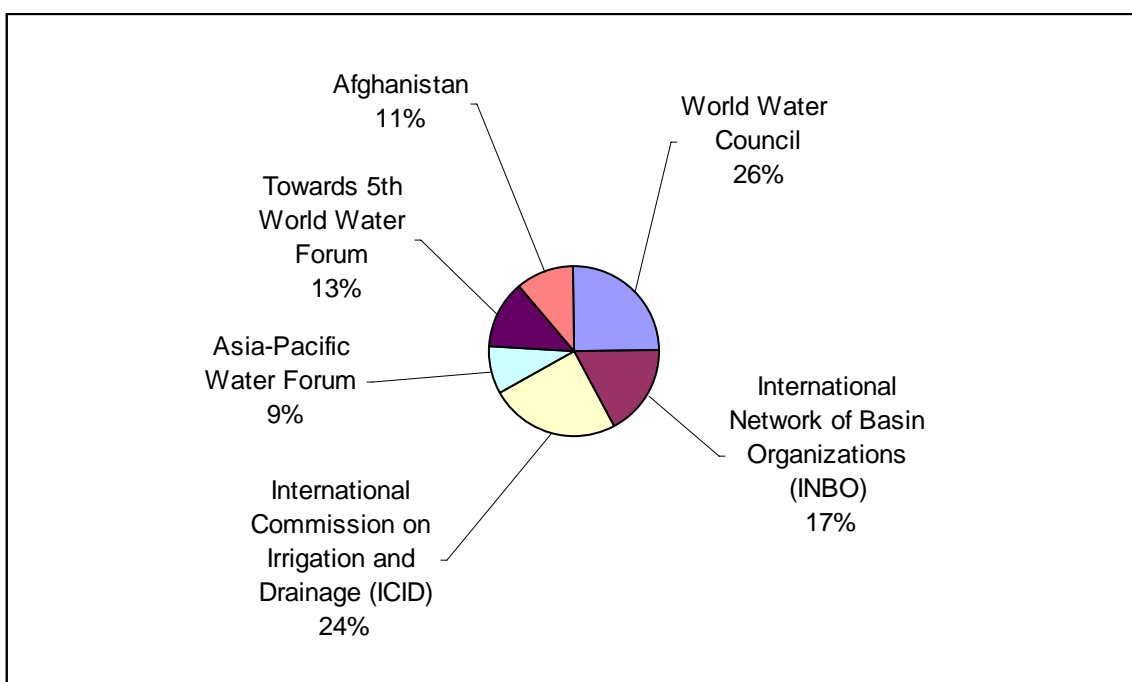

Feedback

	Kazakhstan	Kyrgyzstan	Tajikistan	Turkmenistan	Uzbekistan	TOTAL
Forum	4	26	10	1	12	53
Other						1

5. What kind of already available information do you need and would like to see on the Portal?

	Kazakhstan	Kyrgyzstan	Tajikistan	Turkmenistan	Uzbekistan	TOTAL
Current data on withdrawals in river basins	5	24	21	2	43	95
Maps, diagrams, GIS materials with the detailed relief	5	18	9		43	75
Press-releases, news bulletins	3	13	18		33	67
Scientific articles	2	29	22		43	96
The analytical overviews on a database in the fields of water, water use, irrigated lands	2	27	14	3	43	89
Special inquiries about international experience related to water	1	15	10	1	43	70
The regional and global data on the manufacturers of new equipment and new technology for water economy	2	25	13	2	42	84
Information about potential partners in Europe and abroad	2	13	7		43	65