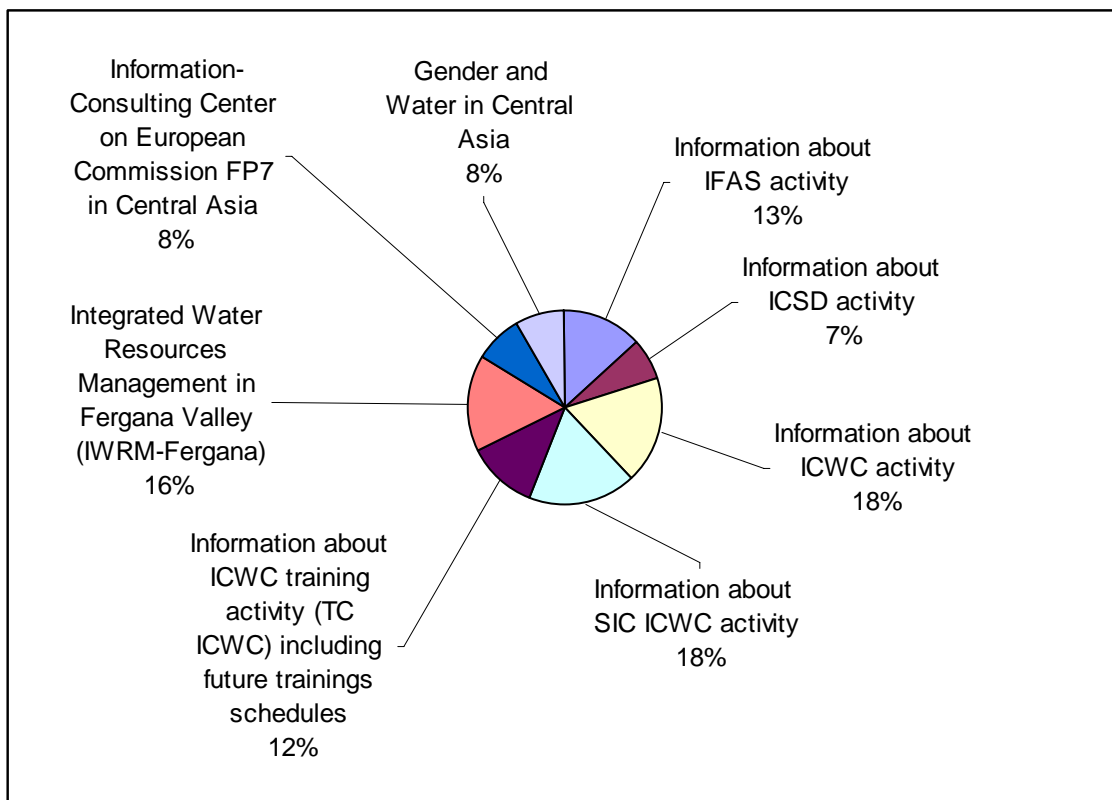

Kazakhstan	Kyrgyzstan	Tajikistan	Turkmenistan	Uzbekistan	TOTAL
Consulting Center on European Commission FP7 in Central Asia						
Gender and Water in Central Asia	2	23	12		5	42

“Water World”: Information about activities of international organizations

	Kazakhstan	Kyrgyzstan	Tajikistan	Turkmenistan	Uzbekistan	TOTAL
- World Water Council	3	34	15	2	31	85
- International Network of Basin Organizations (INBO)	3	18	9		29	59
- International Commission on Irrigation and Drainage (ICID)	1	28	11		43	83
-Asia-Pacific Water Forum	1	14	7		10	32
Towards 5th World Water Forum	2	19	13		10	44
Afghanistan	2	3	15	3	15	38